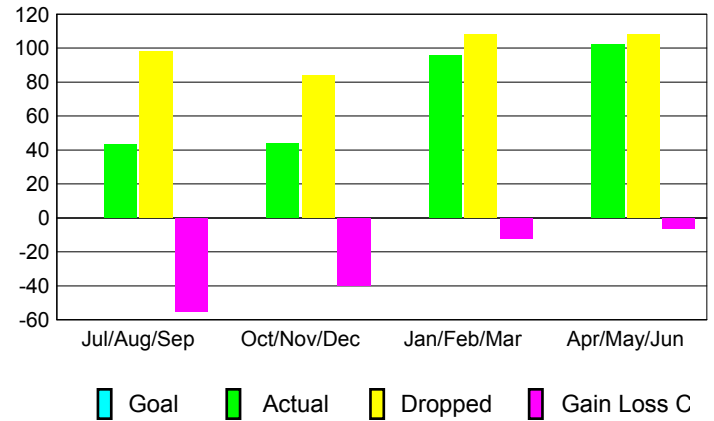

GMT: **DOMENICO MESSINA**

Location: **ITALY**

GMT CA: **4**

**CLUBS**

Month	New Club Goal	Actual New Clubs	Actual Dropped Clubs	Gain/Loss of Clubs
<b>2012-2013</b>				
Jul/Aug/Sep		0	0	0
Oct/Nov/Dec		0	0	0
Jan/Feb/Mar		1	0	1
Apr/May/Jun		1	0	1
<b>Totals</b>		<b>2</b>	<b>0</b>	<b>2</b>

**MEMBERSHIP**

Month	Net Memb Goal	Actual New Memb	Actual Dropped Memb	Gain/Loss of Memb
<b>2012-2013</b>				
Jul/Aug/Sep		43	98	-55
Oct/Nov/Dec		44	84	-40
Jan/Feb/Mar		96	108	-12
Apr/May/Jun		102	108	-6
<b>Totals</b>		<b>285</b>	<b>398</b>	<b>-113</b>

**Club Results 2012-2013**  
Goal, New, Dropped, Gain/Loss

**Membership Results 2012-2013**  
Goal, New, Dropped, Gain/Loss

**YTD Status Quo Clubs 2012-2013**

Status Quo Clubs Compared to Status Quo Members