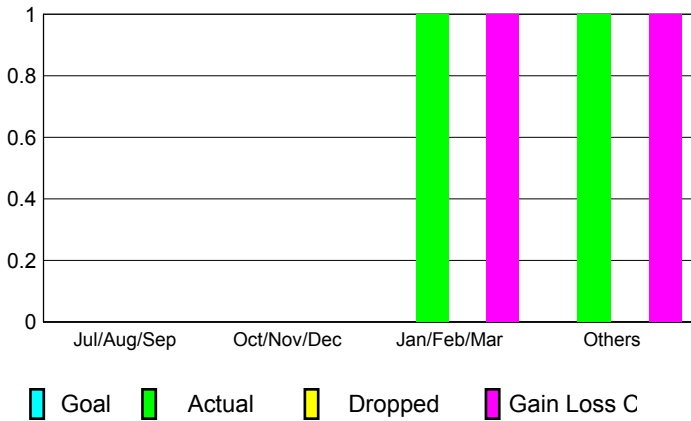

GMT: **DOMENICO MESSINA**

Location: **ITALY**

GMT CA: **4**

CLUBS

Month	New Club Goal	Actual New Clubs	Actual Dropped Clubs	Gain/Loss of Clubs
2012-2013				
Jul/Aug/Sep		0	0	0
Oct/Nov/Dec		0	0	0
Jan/Feb/Mar		1	0	1
Apr/May/Jun		1	0	1
Totals		2	0	2

MEMBERSHIP

Month	Net Memb Goal	Actual New Memb	Actual Dropped Memb	Gain/Loss of Memb
2012-2013				
Jul/Aug/Sep		43	98	-55
Oct/Nov/Dec		44	84	-40
Jan/Feb/Mar		96	108	-12
Apr/May/Jun		102	108	-6
Totals		285	398	-113

Club Results 2012-2013
Goal, New, Dropped, Gain/Loss